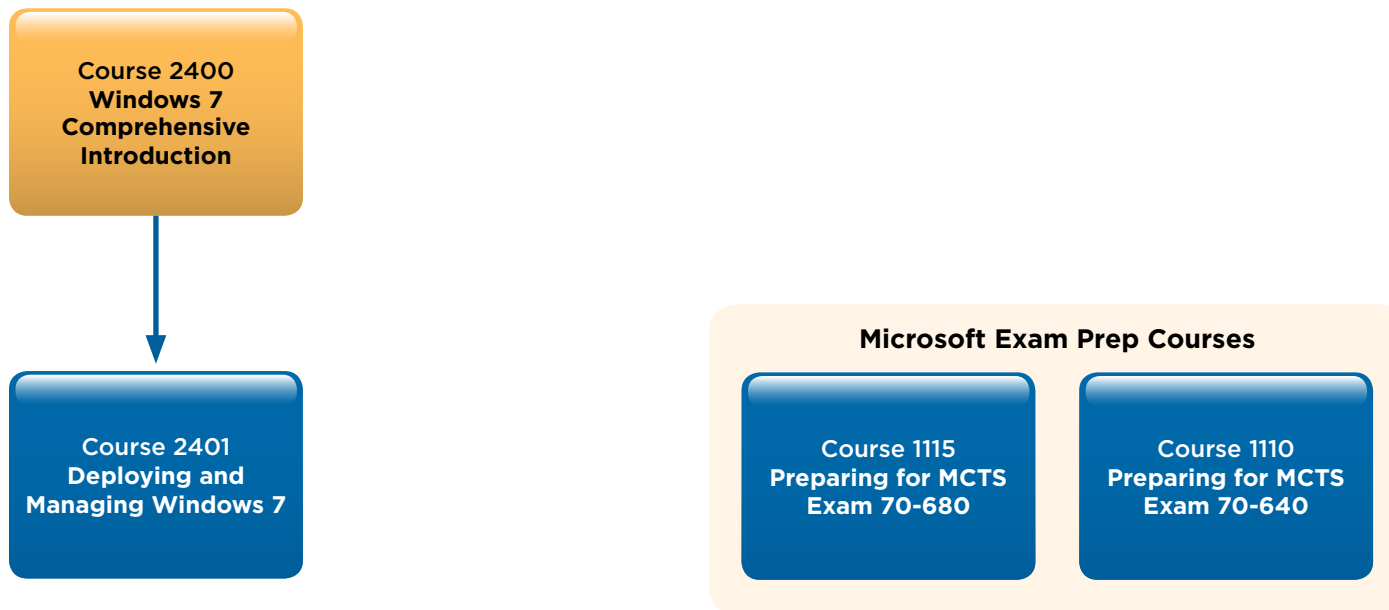

# Windows 7 Curriculum Guide

For additional courses in related areas, please see the Windows Server 2008 Curriculum Guide.

 "Start Here" Course

 Intermediate Level Course

CA1103