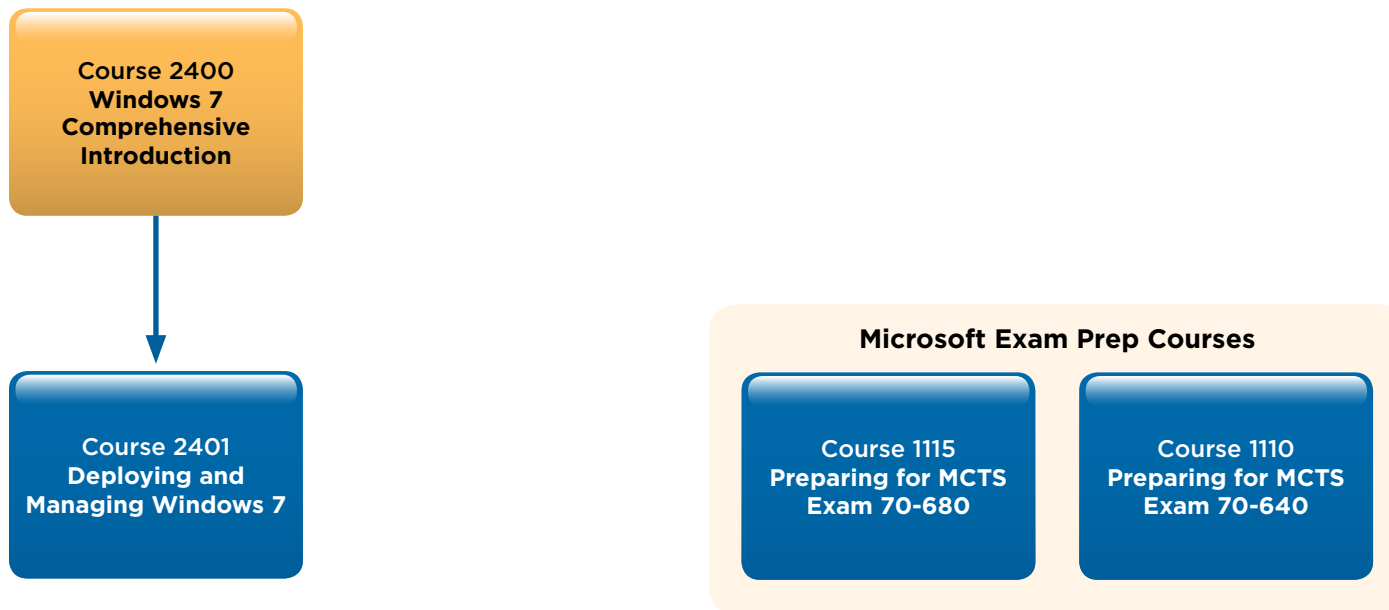

Windows 7 Curriculum Guide

For additional courses in related areas, please see the Windows Server 2008 Curriculum Guide.

 "Start Here" Course

 Intermediate Level Course

CA1103